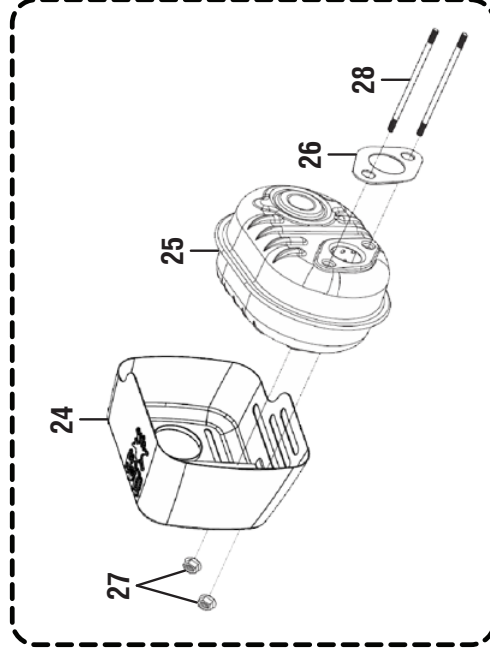

POWER STROKE PRESSURE WASHER — MODEL NO. PS80516B

Figure D  
Figura D

**POWER STROKE PRESSURE WASHER – MODEL NO. PS80516B**

The model number will be found on a label attached to the engine plate. Always mention the model number in all correspondence regarding your **PRESSURE WASHER** or when ordering replacement parts.