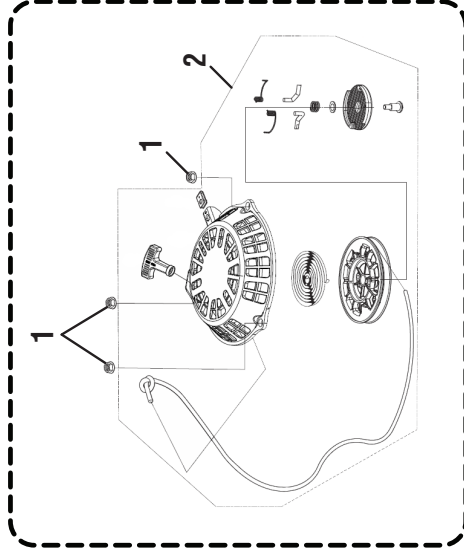

POWER STROKE PRESSURE WASHER — MODEL NO. PS80516B

Figure D  
Figura D

**POWER STROKE PRESSURE WASHER – MODEL NO. PS80516B**

The model number will be found on a label attached to the engine plate. Always mention the model number in all correspondence regarding your **PRESSURE WASHER** or when ordering replacement parts.