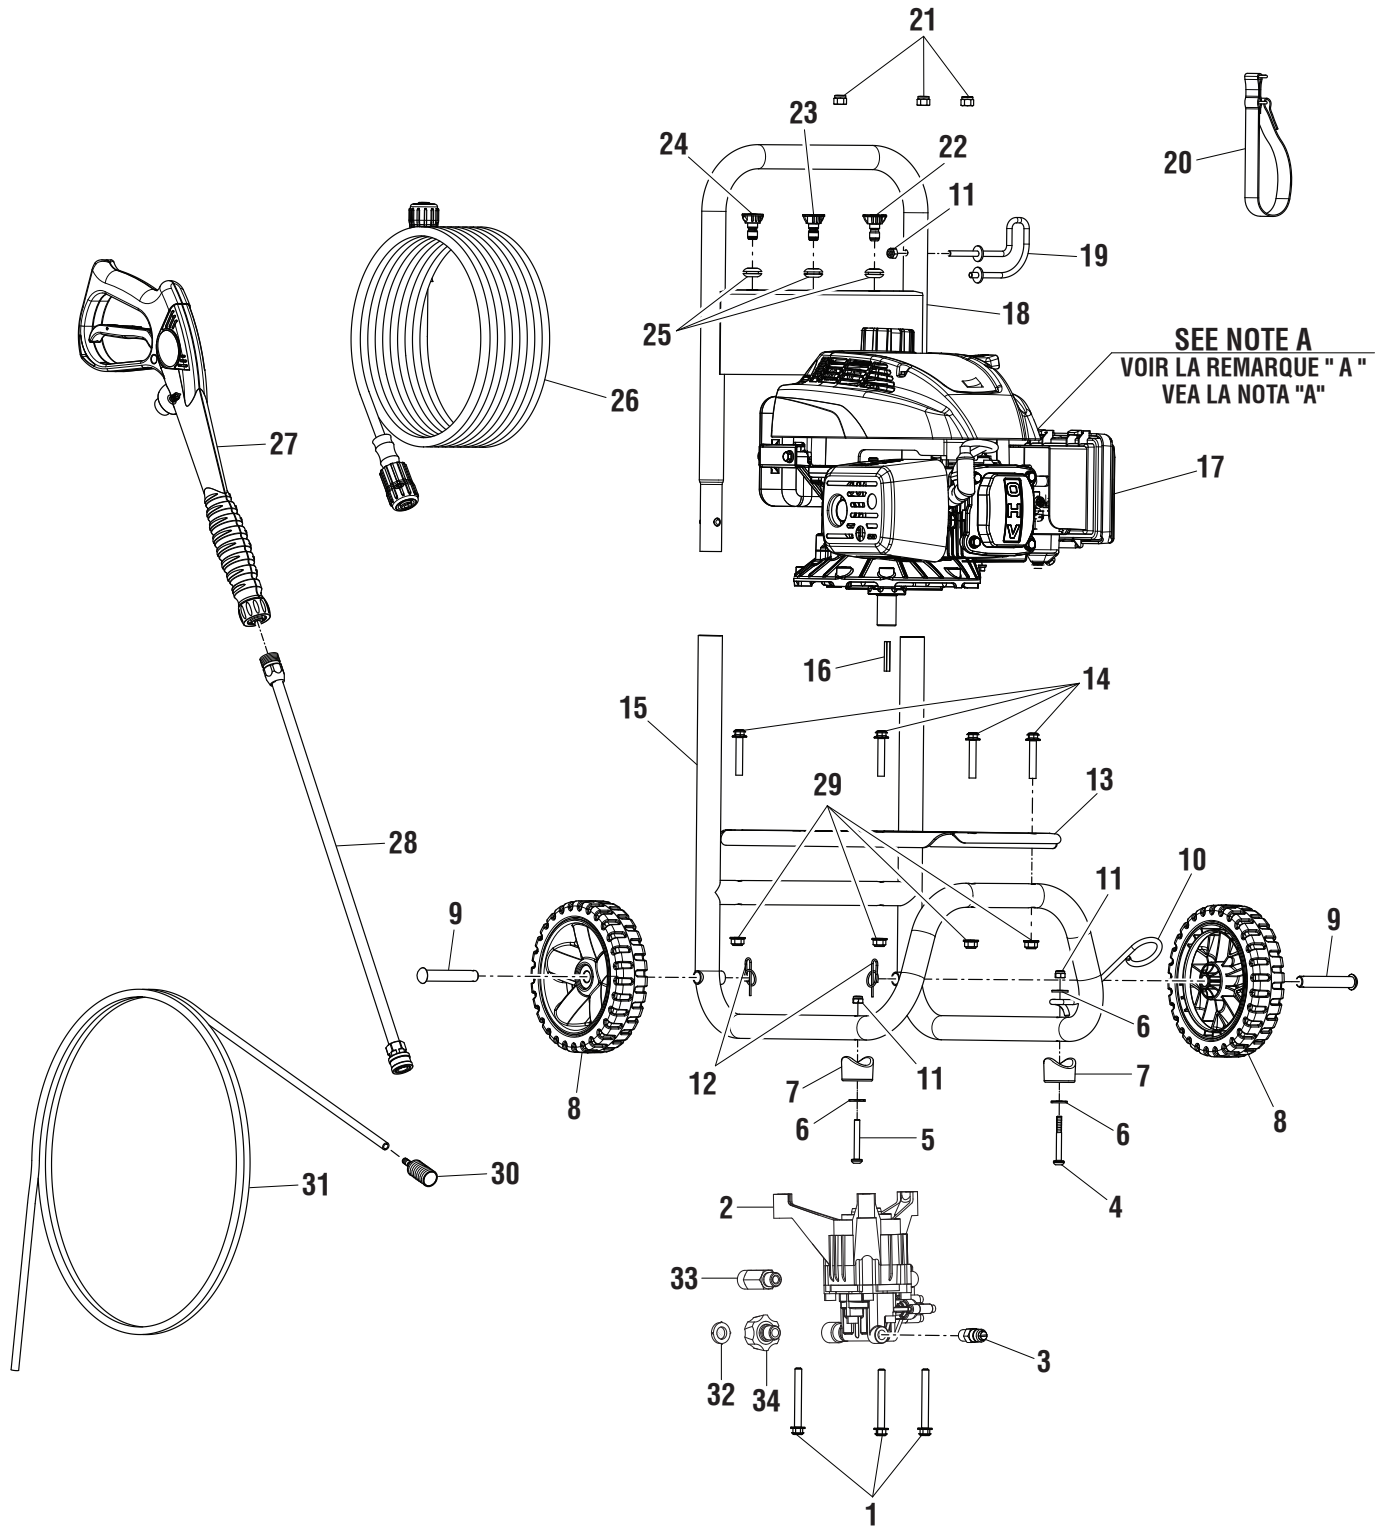

POWER STROKE PRESSURE WASHER – MODEL NO. PS80516B

Figure A
Figura A

POWER STROKE PRESSURE WASHER – MODEL NO. PS80516B

The model number will be found on a label attached to the engine plate. Always mention the model number in all correspondence regarding your **PRESSURE WASHER** or when ordering replacement parts.

FIGURE A PARTS LIST

KEY NO.	PART NUMBER	DESCRIPTION	QTY.	KEY NO.	PART NUMBER	DESCRIPTION	QTY.
1	661505006	Bolt (M8 x 70 mm, Flange Hd.).....	3	19	308316005	Trigger Wand Holder.....	1
2	308653050	Pump	1	20	310801001	Hose Storage Strap	1
3	678169004	Thermal Release Valve	1	21	678189001	Lock Nut (M8).....	3
4	660592006	Screw (1/4-20 x 2.2 in., Truss Hd.) ...	1	22	308700029	40° Nozzle	1
5	661501001	Screw (1/4-20 x 2 in., T30 Torx Hd.).	1	23	678304001	25° Nozzle	1
6	638128003	Washer (1/4 in.).....	3	24	308706011	Soap Nozzle	1
7	570554002	Foot	2	25	561383004	Nozzle Grommets.....	3
8	308603001	Wheel Assembly	2	26	308414001	25 ft. Hose	1
9	620490001	Axle.....	2	27	308760019	Trigger Handle	1
10	678243016	Wand Holder.....	1	28	308506006	Extension Wand.....	1
11	678016006	Lock Nut (1/4-20).....	3	29	678774001	Lock Nut (M8).....	4
12	678899006	Hitch Pin	2	30	308103015	Chemical Siphon Filter	1
13	638662028	Engine Plate.....	1	31	561399003	Chemical Siphon Tube.....	1
14	661505004	Bolt (M8 x 45 mm, Flange Hd.).....	4	32	308103003	Filter Screen.....	1
15	308412036	Main Frame Assembly	1	33	308862003	Outlet Tube	1
16	678041002	Output Shaft Key	1	34	308861003	Inlet Tube	1
17	309591105	Engine (RATO, 140 cc).....	1	Not Shown:			
18	308790051	Handle Assembly.....	1	990000524	Operator's Manual		

NOTE A: One World Technologies, Inc., will not provide engines as replacement parts. Engines are covered through the engine manufacturer's warranty. Consult the accompanying engine manual or contact our service department for assistance.