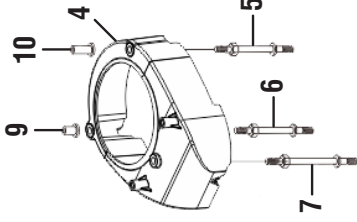

POWER STROKE PRESSURE WASHER — MODEL NO. PS80516B

Figure D  
Figura D

**POWER STROKE PRESSURE WASHER – MODEL NO. PS80516B**

The model number will be found on a label attached to the engine plate. Always mention the model number in all correspondence regarding your **PRESSURE WASHER** or when ordering replacement parts.