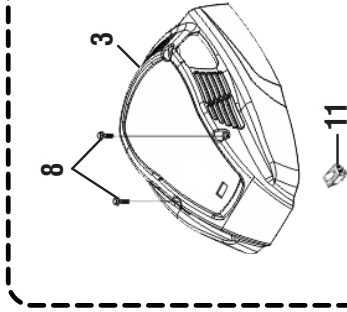

POWER STROKE PRESSURE WASHER — MODEL NO. PS80516B

Figure D  
Figura D

**POWER STROKE PRESSURE WASHER – MODEL NO. PS80516B**

The model number will be found on a label attached to the engine plate. Always mention the model number in all correspondence regarding your **PRESSURE WASHER** or when ordering replacement parts.