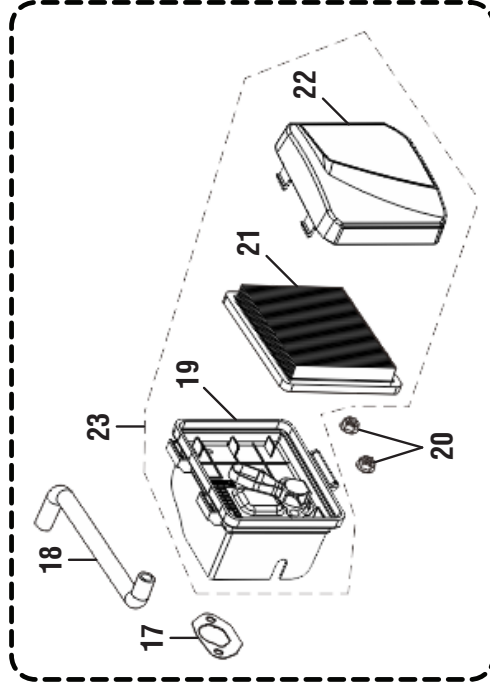

POWER STROKE PRESSURE WASHER — MODEL NO. PS80516B

Figure D  
Figura D

**POWER STROKE PRESSURE WASHER – MODEL NO. PS80516B**

The model number will be found on a label attached to the engine plate. Always mention the model number in all correspondence regarding your **PRESSURE WASHER** or when ordering replacement parts.